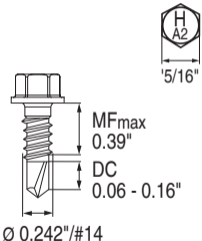

# S-AD 12-14 x 3/4 HWH #3 SS304 #2322192

Rostfrei / Inox / Stainless A2

2325885-02.2021