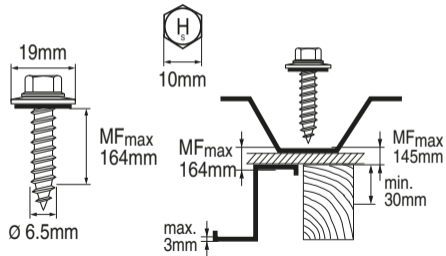

# S-MP 63S 6.5x175

#285228

Rostfrei / Inox / Stainless

2081935-07.2023