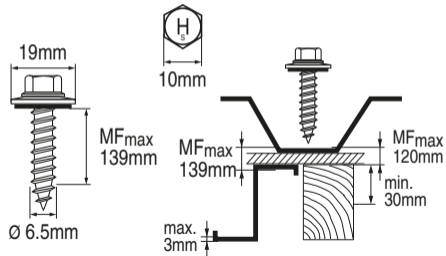

S-MP 63S 6.5x150

#285227

Rostfrei / Inox / Stainless

2081934-07.2023